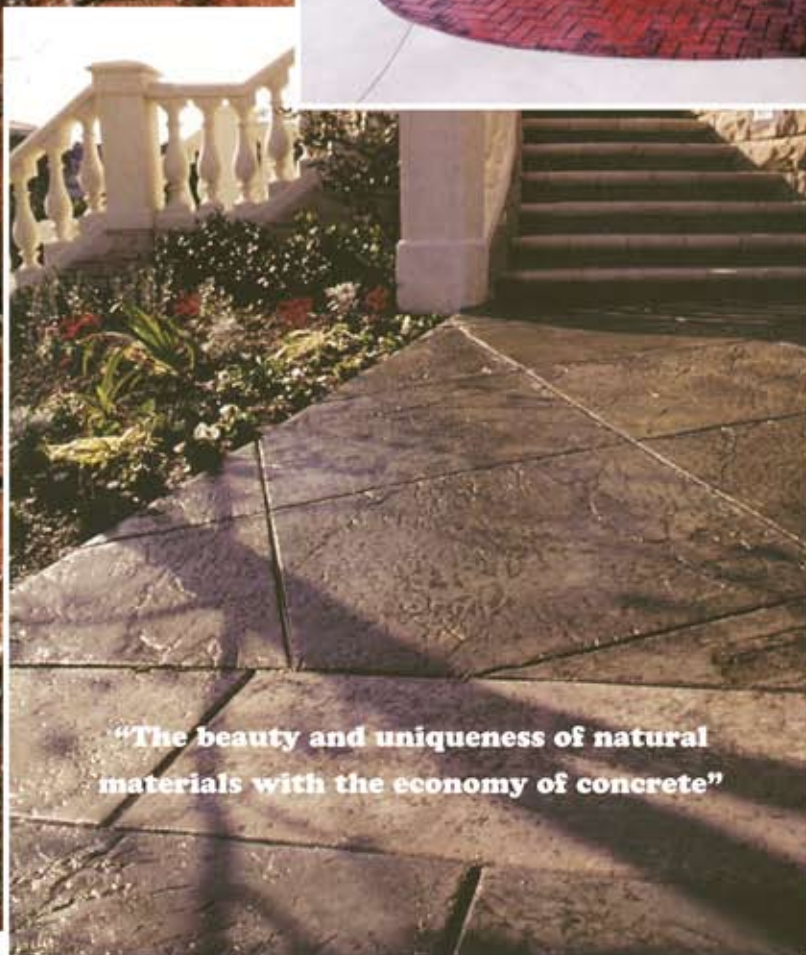

# Decorative Concrete by Form & Pour Cement Works

The Finest In Residential Concrete Construction  
Now Offering Patterned And Seamless Textures

**Free estimates Licensed - Bonded - Insured**  
**Ask for Tony: 952-457-4440 • 952-906-9613**  
Form & Pour Cement Works, Inc. PO Box 335 Victoria, MN 55386