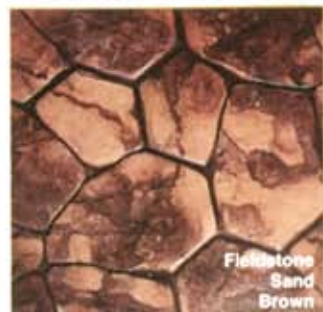

# Decorative Concrete by Form & Pour Cement Works

The Finest In Residential Concrete Construction  
Now Offering Patterned And Seamless Textures

**Free estimates Licensed - Bonded - Insured**  
**Ask for Tony: 952-457-4440 • 952-906-9613**  
Form & Pour Cement Works, Inc. PO Box 335 Victoria, MN 55386