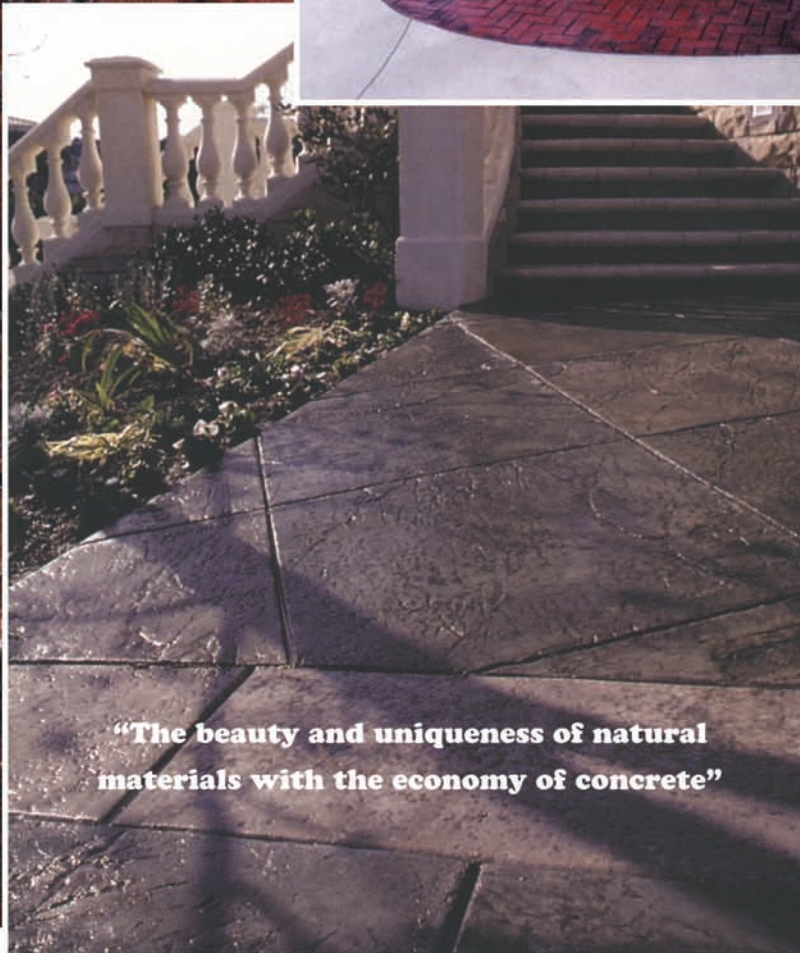

# Decorative Concrete by Form & Pour Cement Works

The Finest In Residential Concrete Construction  
Now Offering Patterned And Seamless Textures

**Free estimates Licensed - Bonded - Insured**  
**Ask for Tony at (952) 906-9613 Fax: (952) 934-7943**  
Form & Pour Cement Works, Inc. 9487 McGee Way, Eden Prairie, MN 55347