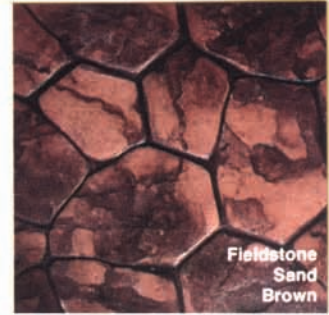

# Decorative Concrete by Form & Pour Cement Works

The Finest In Residential Concrete Construction  
Now Offering Patterned And Seamless Textures

**Free estimates Licensed - Bonded - Insured**  
**Ask for Tony at (952) 906-9613 Fax: (952) 934-7943**  
Form & Pour Cement Works, Inc. 9487 McGee Way, Eden Prairie, MN 55347